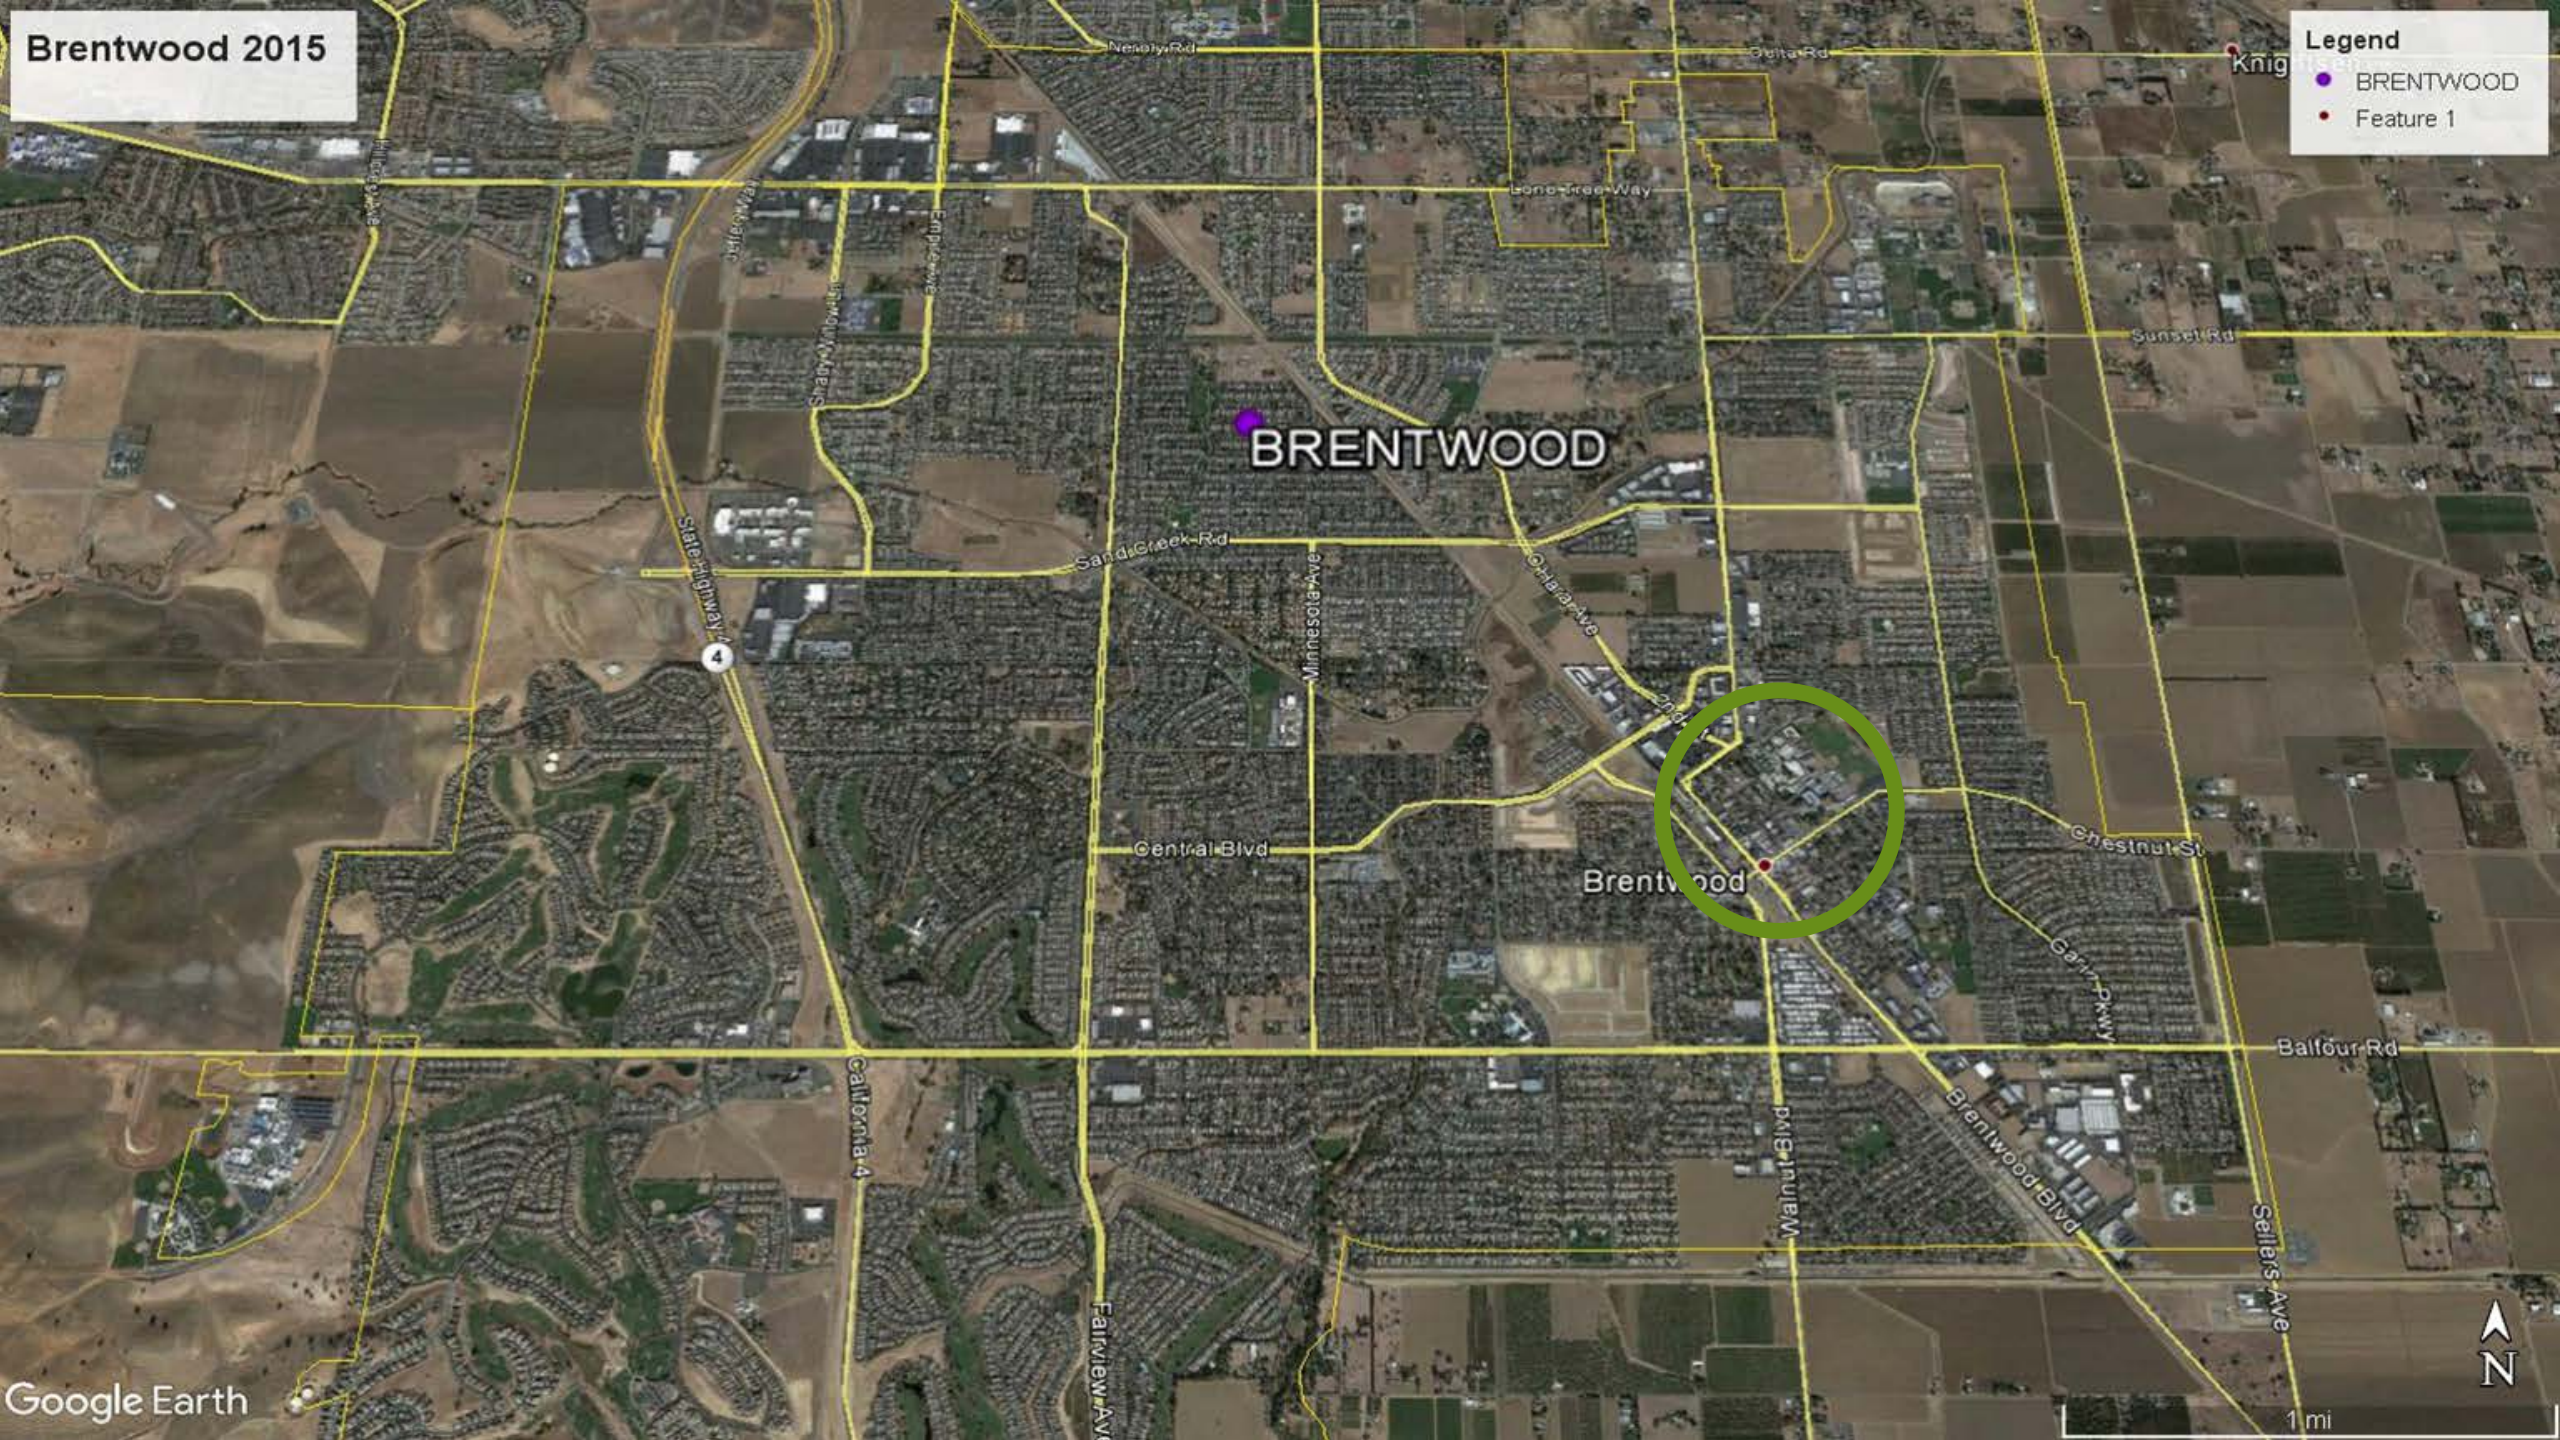

Brentwood 2015

Legend

- BRENTWOOD
- Feature 1