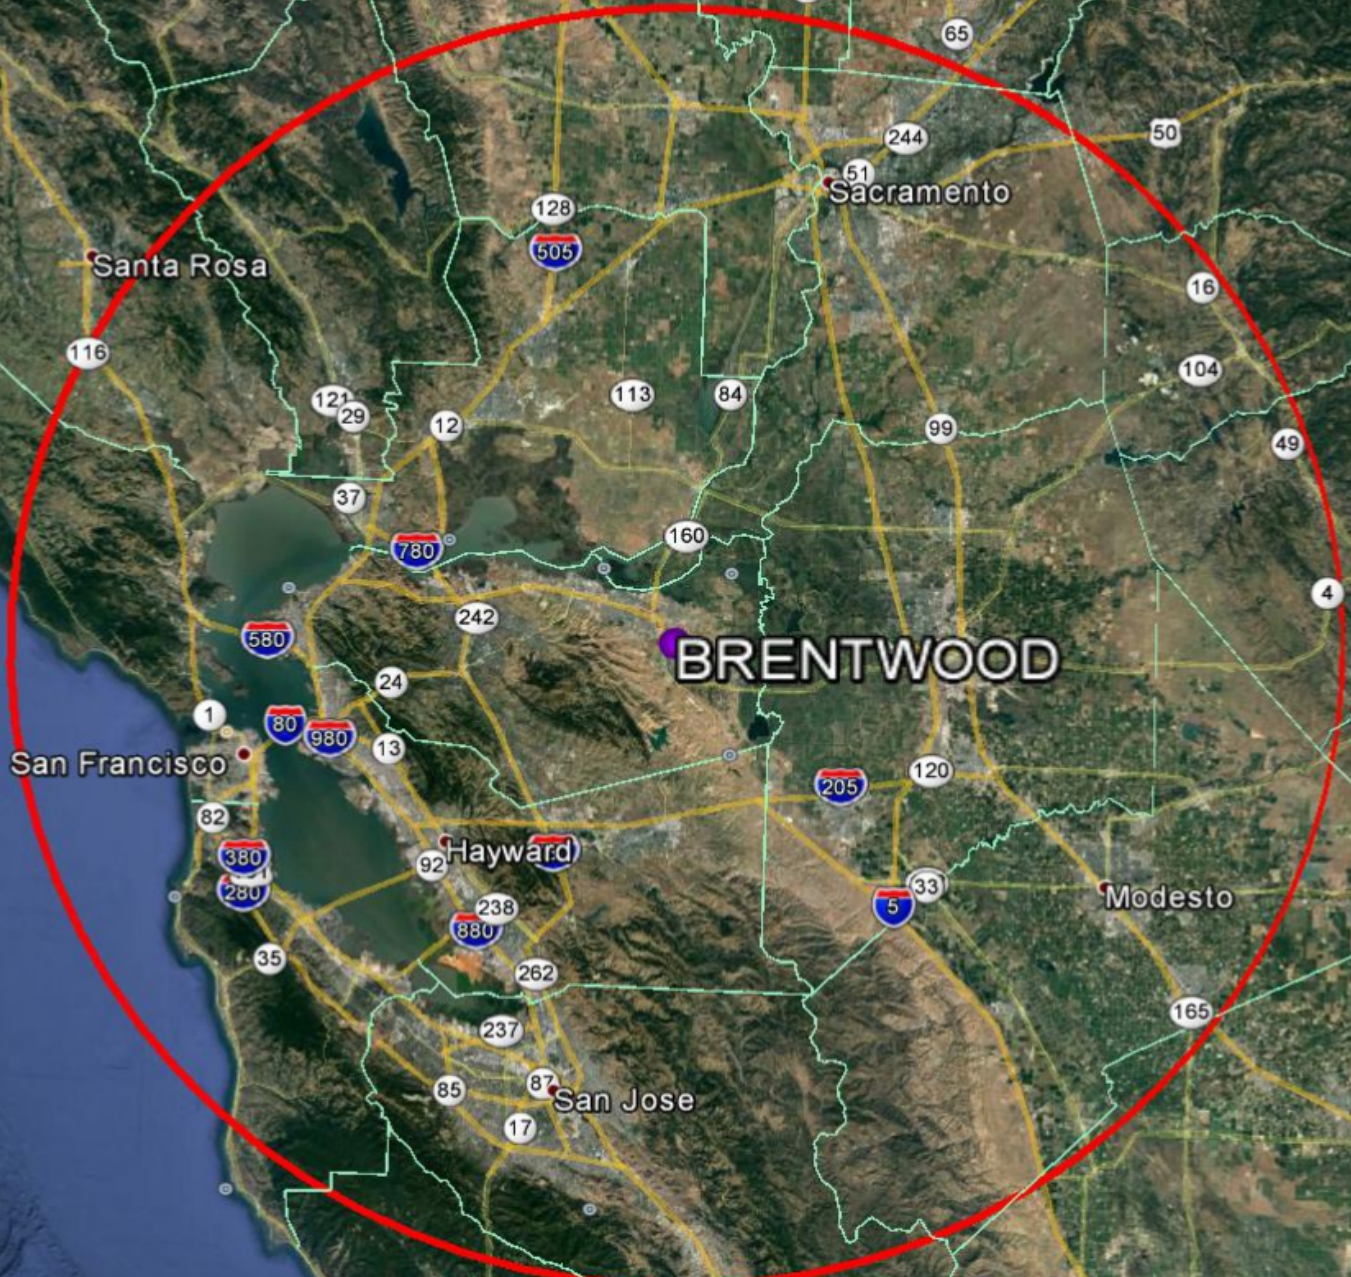

Welcome to
Brentwood, CA

Brentwood Facts:

- ▶ Incorporated in 1948 (established circa 1837)
- ▶ 1990 Population - 7,563
- ▶ 2000 Population - 26,560
- ▶ 2017 Population Estimate - 60,000

Where is Brentwood?

Where is Brentwood

The Center of 19 Counties

Legend

- 60 Miles From Brentwood
- BRENTWOOD

Google Earth

Data LDEO-Columbia, NSF, NOAA
Image Landsat / Copernicus
©2016 Google

Brentwood 1939

Legend

- BRENTWOOD
- Feature 1

Brentwood 1993

Legend

- BRENTWOOD
- Feature 1

Google Earth

Image U.S. Geological Survey

1 mi

Brentwood 2015

COLDWELL BANKER
COMMERCIAL

2
PARKING

THREE ELEVEN (311) OAK STREET (Pub)

Professional Cleaning
Serving the community since 1985
9073

This is the
Civic Core

LEAD SINGER

GUITARIST

JOUR
Great Journey