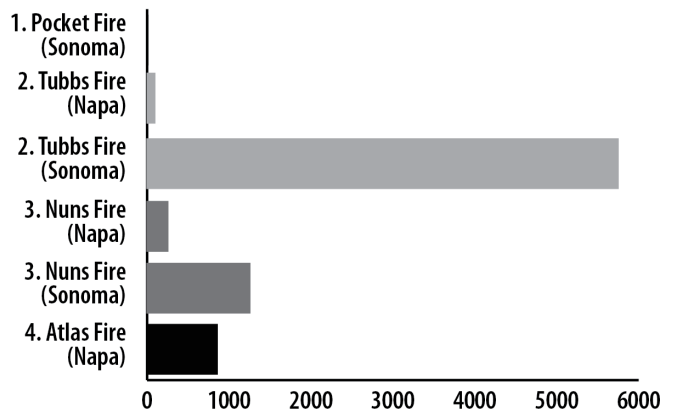

Total Damaged or Destroyed Structures within Fire Perimeters

Source: CalFire Statewide Fire Map 2017; MTC/ABAG
Map Author: JC October 2017