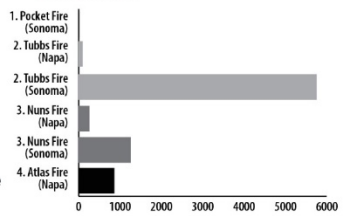

Wildfire Perimeters

- **1** Pocket Fire
- **2** Tubbs Fire
- **3** Nuns Fire
- **4** Atlas Fire

Total Damaged or Destroyed Structures within Fire Perimeters