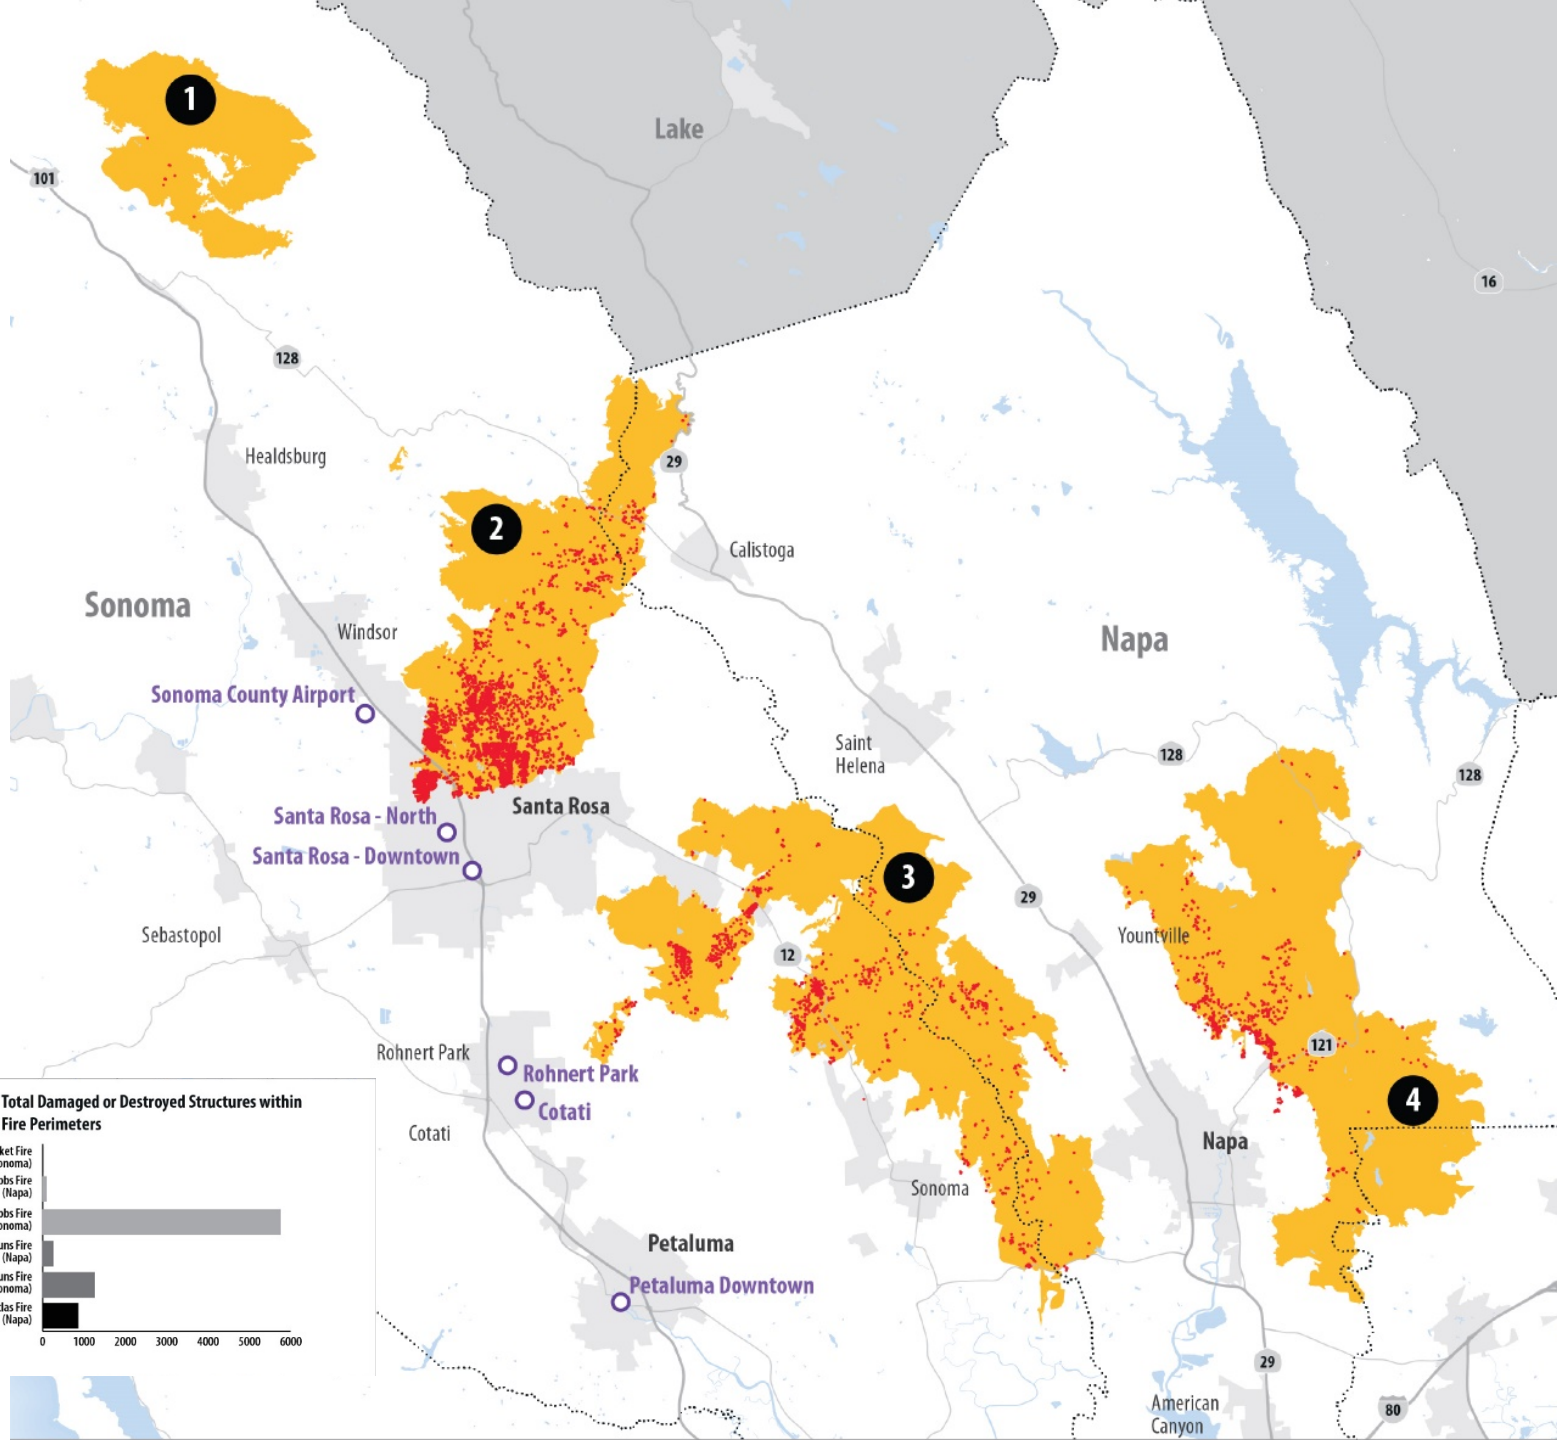

2017 North Bay Wildfire Affected Areas

Damaged or Destroyed Structures within Fire Perimeter

Wildfire Perimeters

- **1** Pocket Fire
- **2** Tubbs Fire
- **3** Nuns Fire
- **4** Atlas Fire